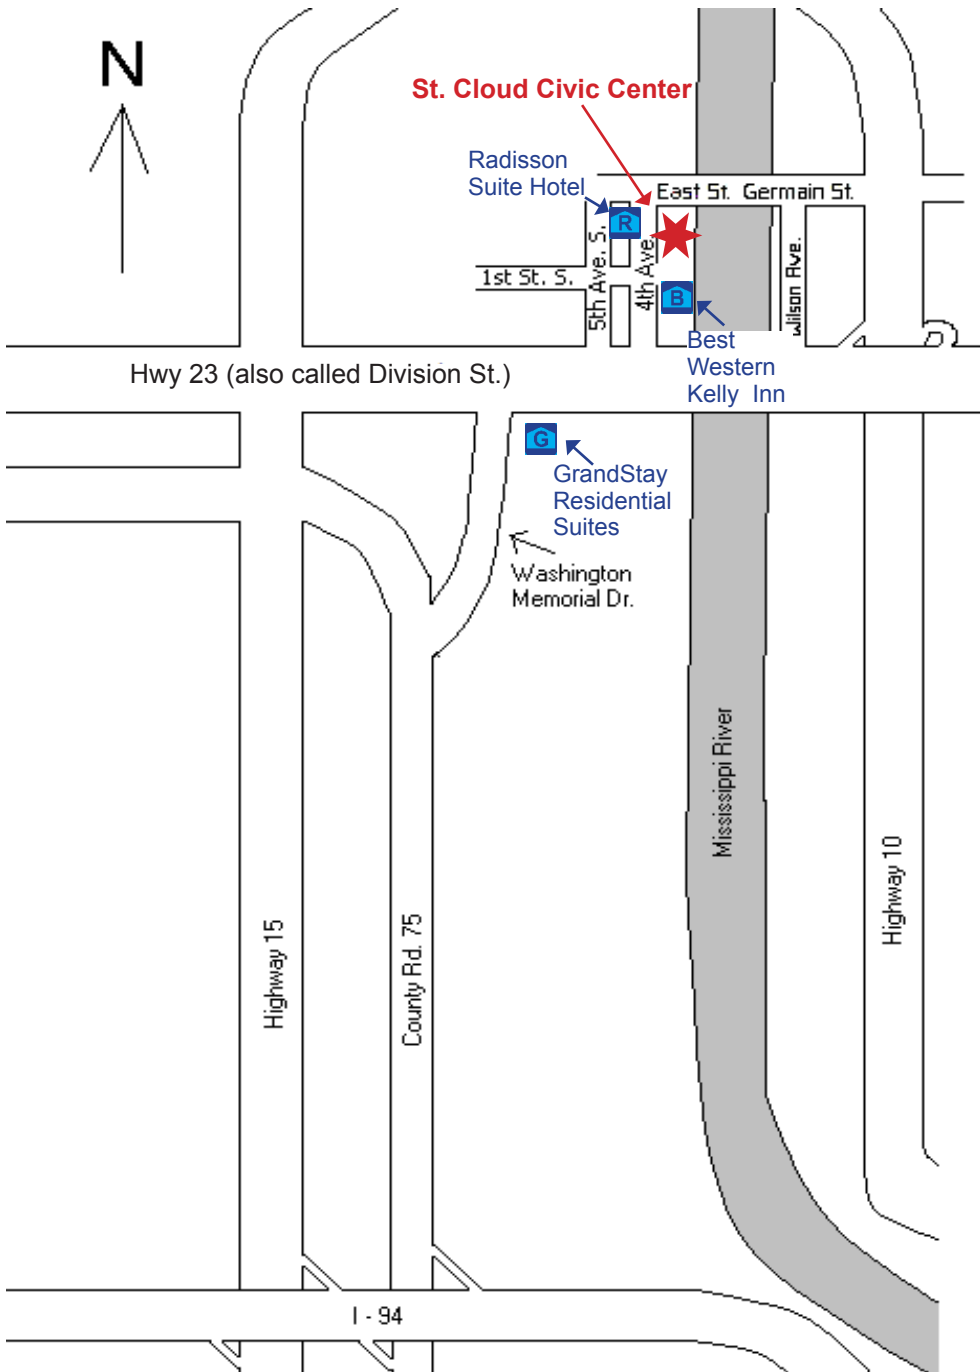

# DIRECTIONS TO THE ST. CLOUD CIVIC CENTER

**I-94 from East:**  
 I-94 to County Rd. 75  
 Follow it toward St. Cloud  
 To Washington Memorial Dr., turn right  
 To Hwy 23, turn right  
 To 5<sup>th</sup> Ave. S., turn left  
 To 1<sup>st</sup> St. S., turn right  
 Civic Center will be straight ahead on the left

**I-94 from West:**  
 To Hwy 15 North  
 To Hwy 23 and turn right  
 To 5<sup>th</sup> Ave. S., turn left.  
 To 1<sup>st</sup> St. S., turn right  
 Civic Center will be straight ahead on the left

**From Hwy 10:**  
 Take Hwy 23 West  
 To 4<sup>th</sup> Ave., turn right  
 Civic Center will be on the right

**Hwy 15 from North:**  
 Follow Hwy 10 South  
 To Hwy 23 West  
 To 4<sup>th</sup> Ave., turn right  
 Civic Center will be on the right

**Hwy 15 from South:**  
 To Hwy 23, turn right  
 To 5<sup>th</sup> Ave. S., turn left  
 To 1<sup>st</sup> St. S., turn right  
 Civic Center will be straight ahead on the left

**Hwy 23 from West:**  
 To 5<sup>th</sup> Ave., turn left  
 To 1<sup>st</sup> St. S., turn right  
 Civic Center will be straight ahead on the left

**Hwy 23 from East:**  
 To 4<sup>th</sup> Ave. turn right.  
 Civic Center will be on the right